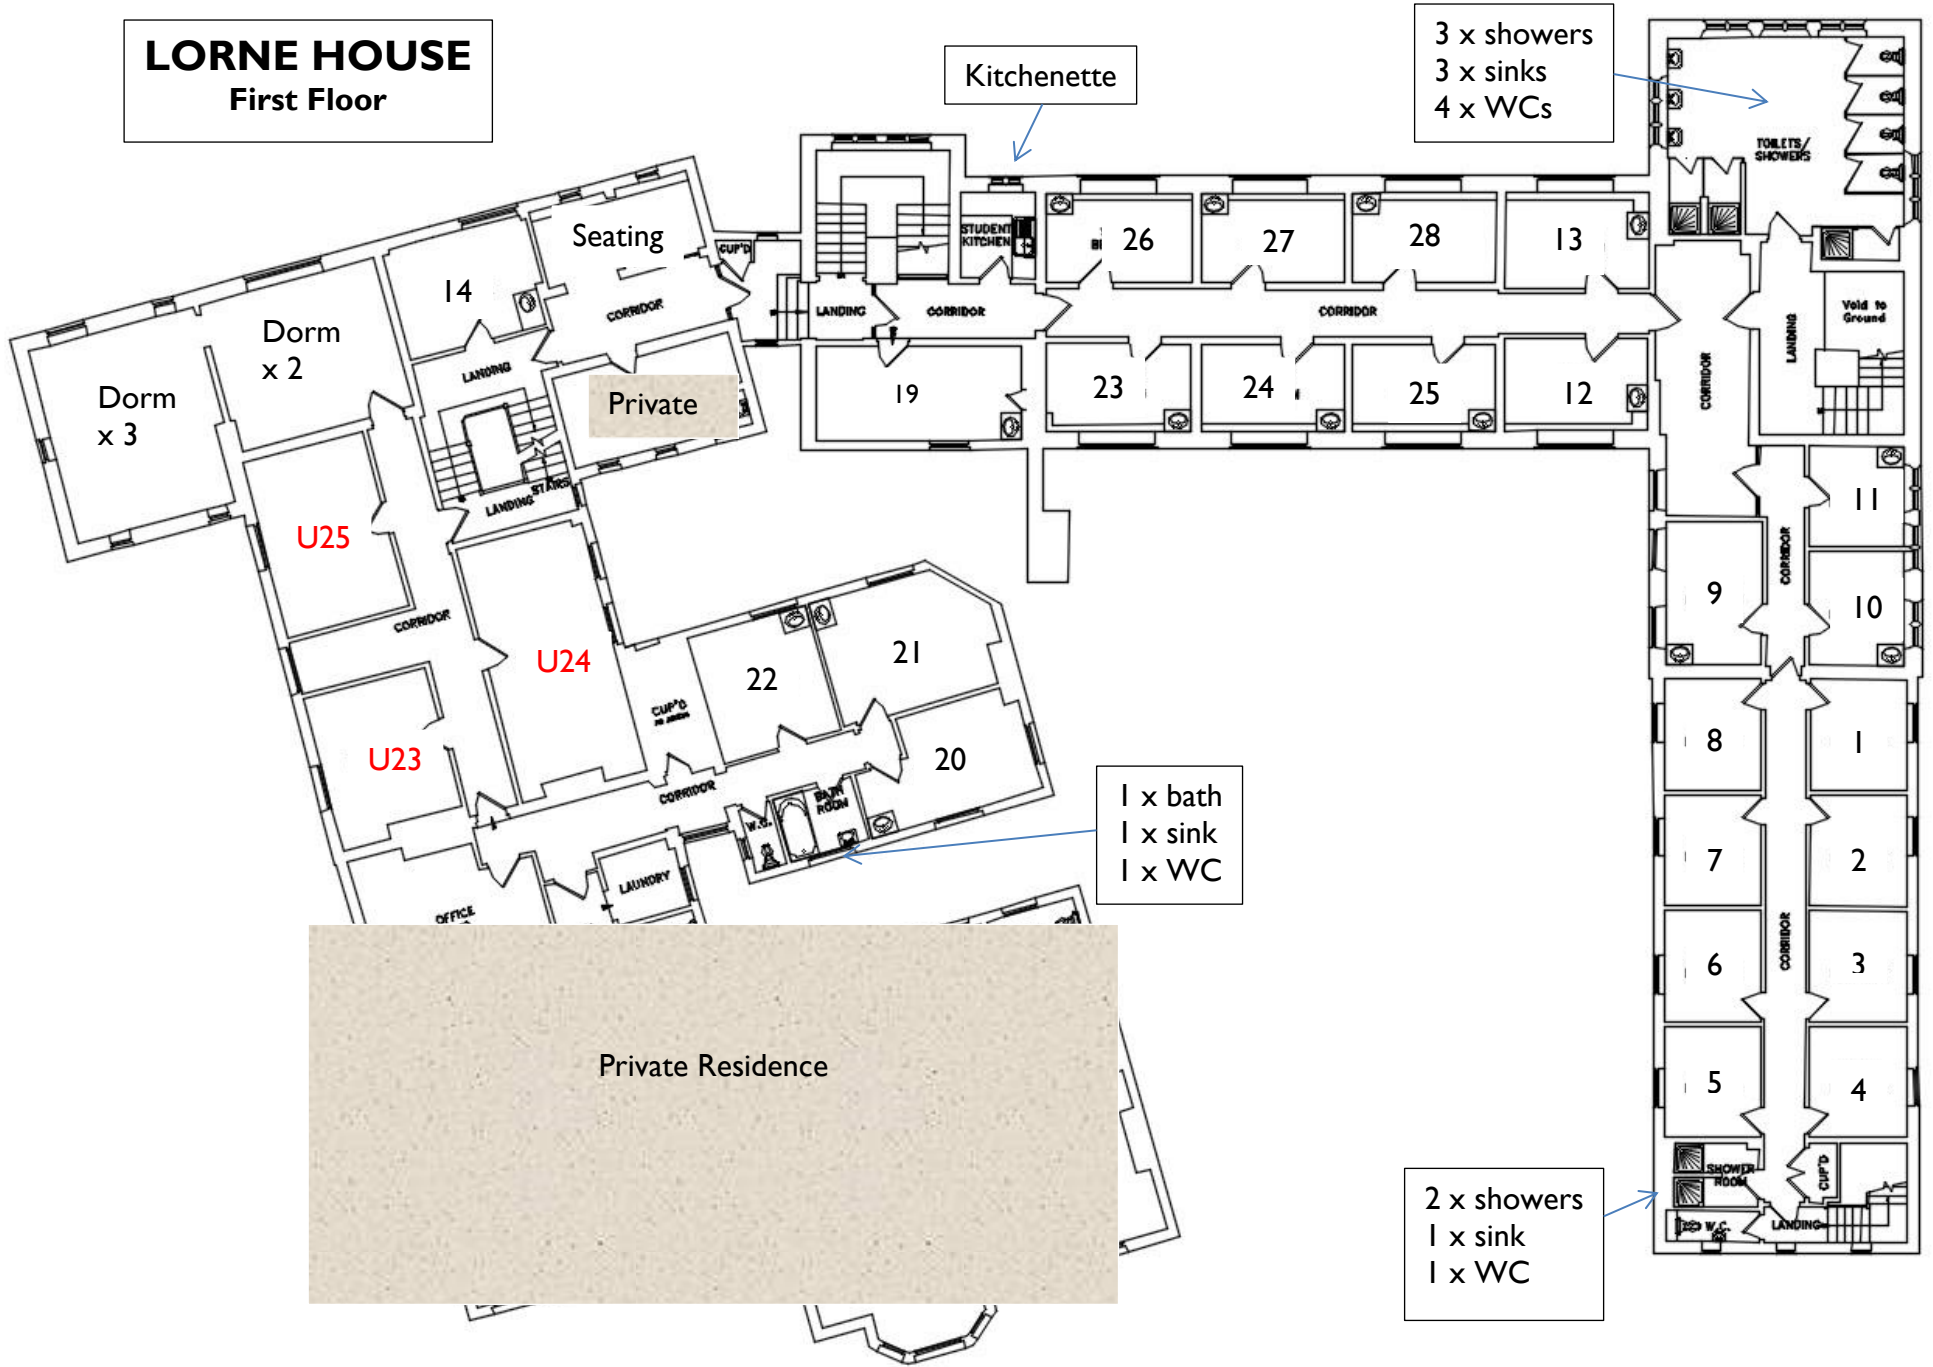

LORNE HOUSE Ground Floor

 Fire Alarm Panel

LORNE HOUSE
First Floor

Kitchenette

3 x showers
3 x sinks
4 x WCs

1 x bath
1 x sink
1 x WC

2 x showers
1 x sink
1 x WC

U25

U24

U23

Private Residence

LORNE HOUSE
Second Floor

Private Residence