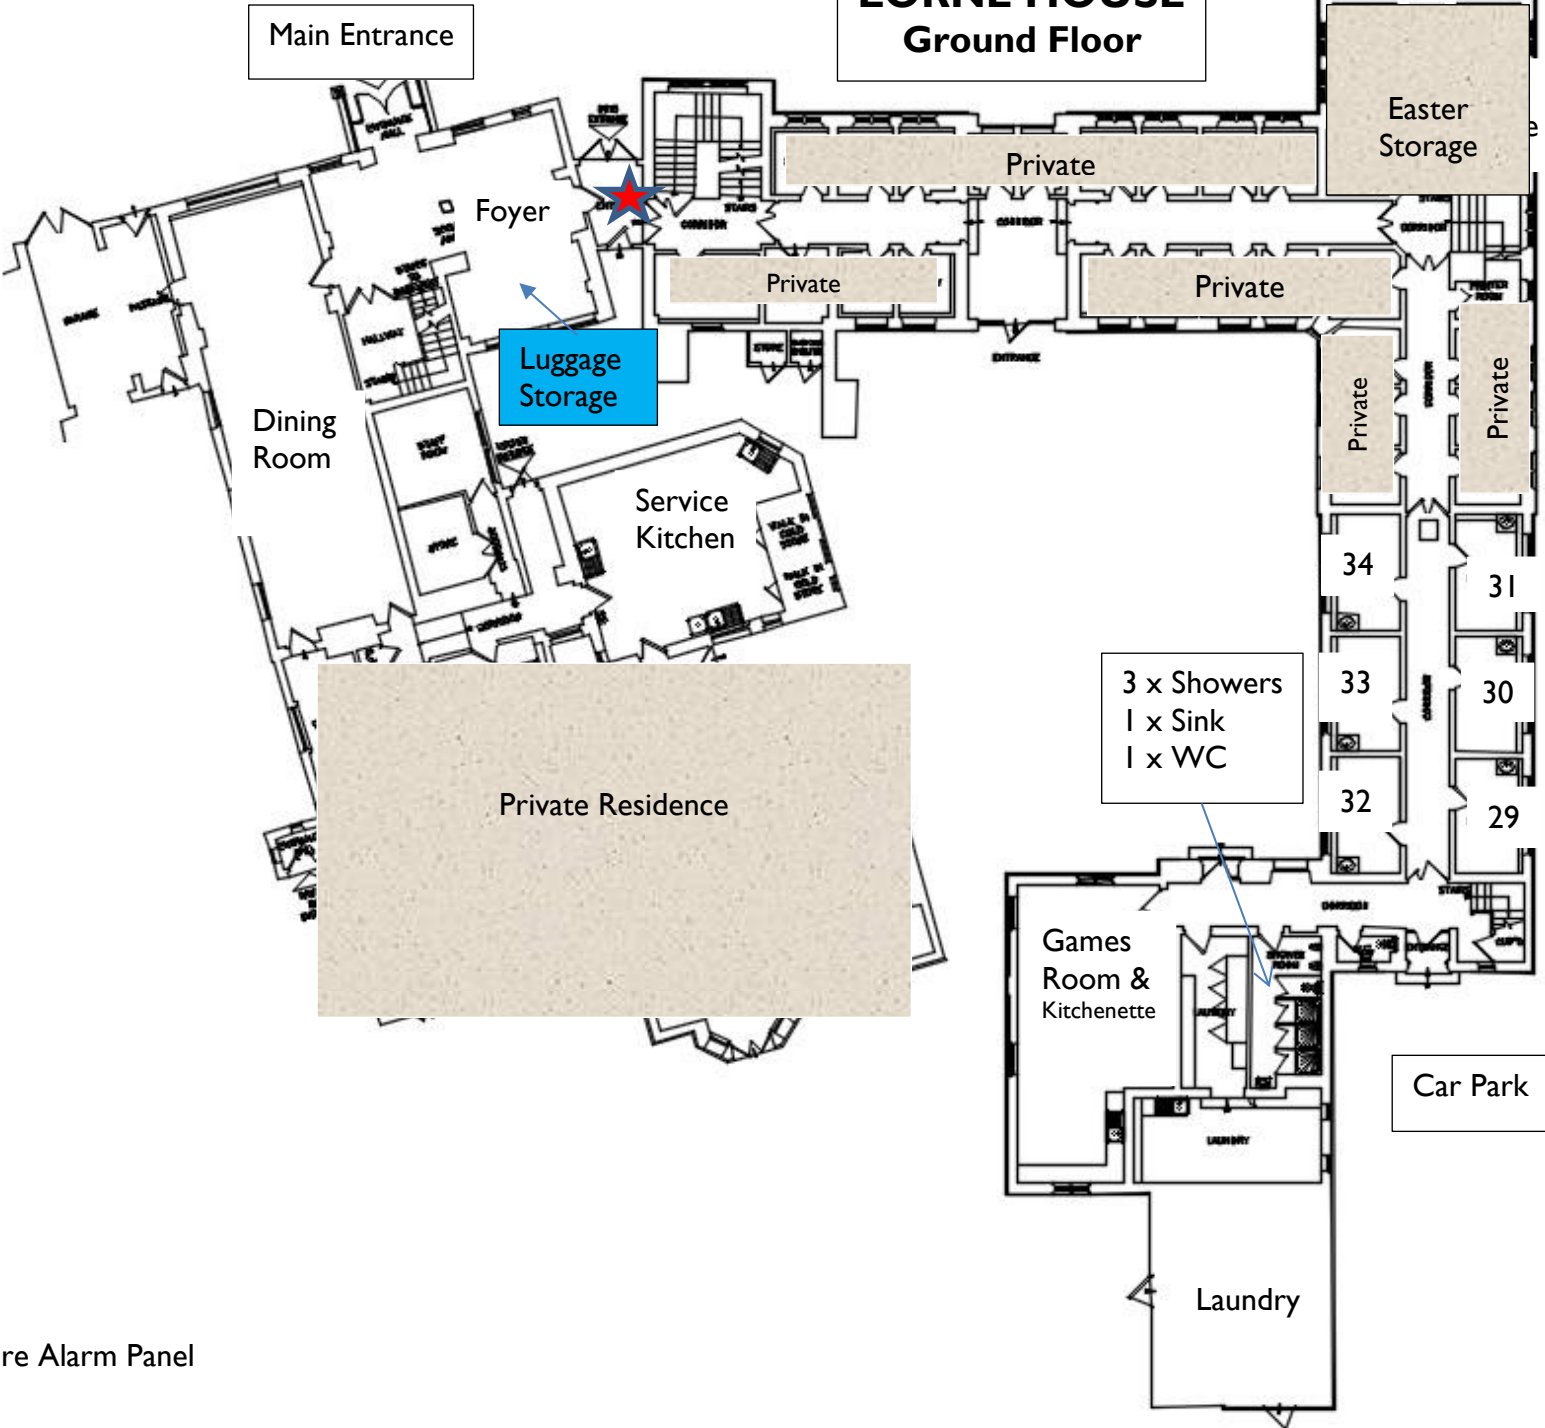

LORNE HOUSE Ground Floor

 Fire Alarm Panel

LORNE HOUSE
First Floor

Kitchenette

3 x showers
3 x sinks
4 x WCs

1 x bath
1 x sink
1 x WC

2 x showers
1 x sink
1 x WC

U25

U24

U23

Private Residence

LORNE HOUSE
Second Floor

Private Residence