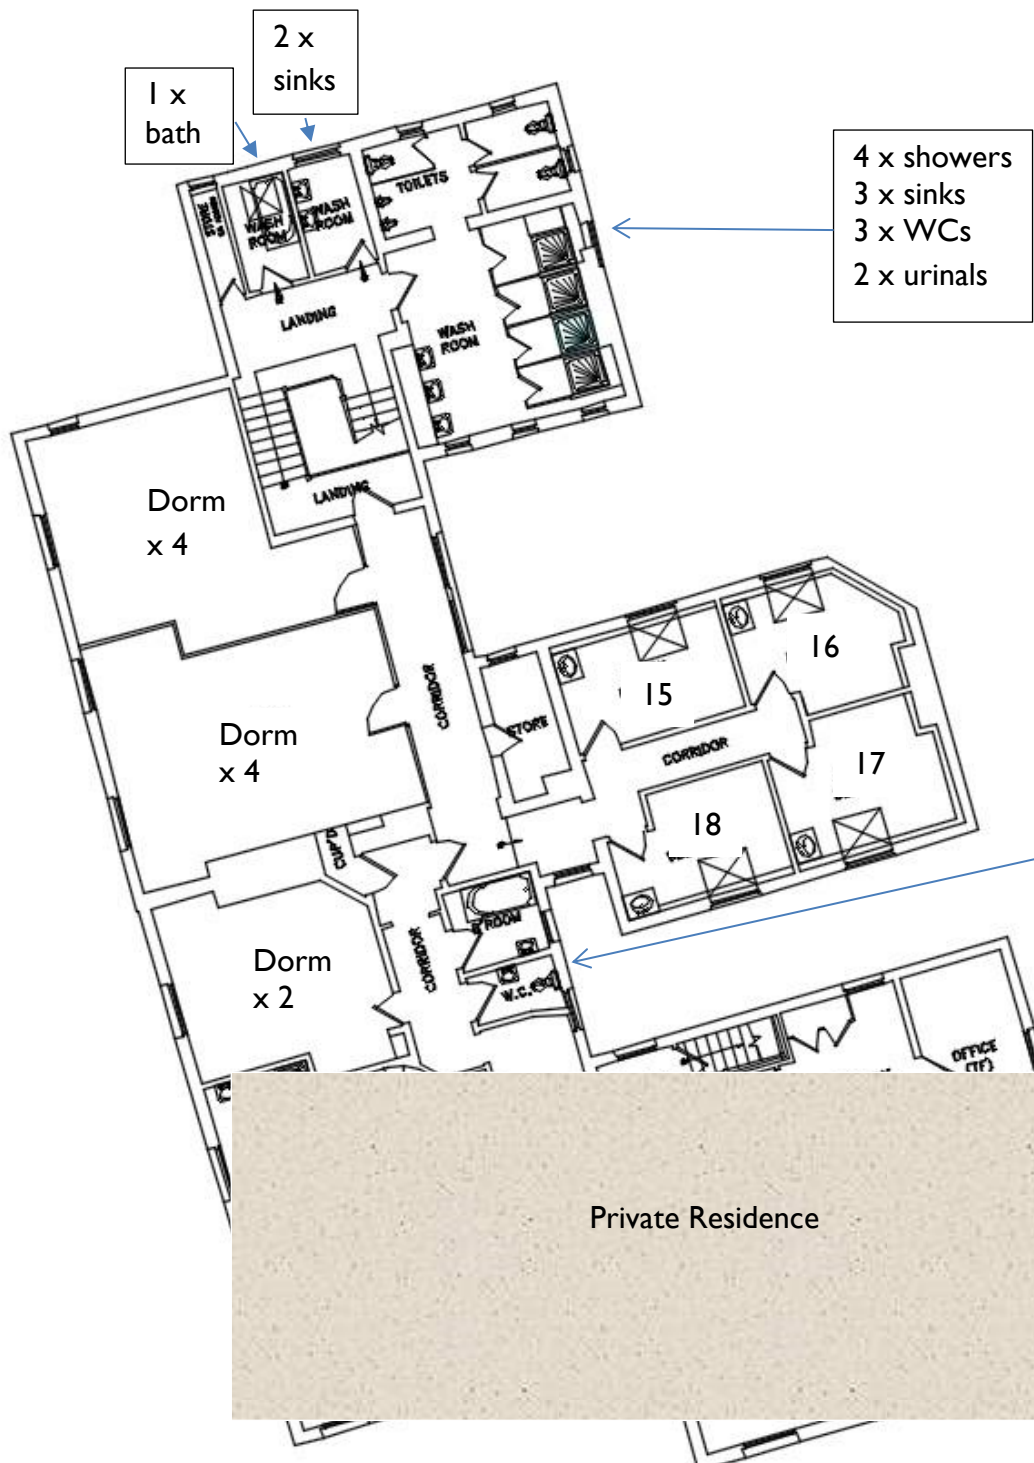

LORNE HOUSE Ground Floor

 Fire Alarm Panel

LORNE HOUSE
First Floor

Kitchenette

3 x showers
3 x sinks
4 x WCs

1 x bath
1 x sink
1 x WC

2 x showers
1 x sink
1 x WC

U25

U24

U23

Private Residence

LORNE HOUSE
Second Floor

Private Residence