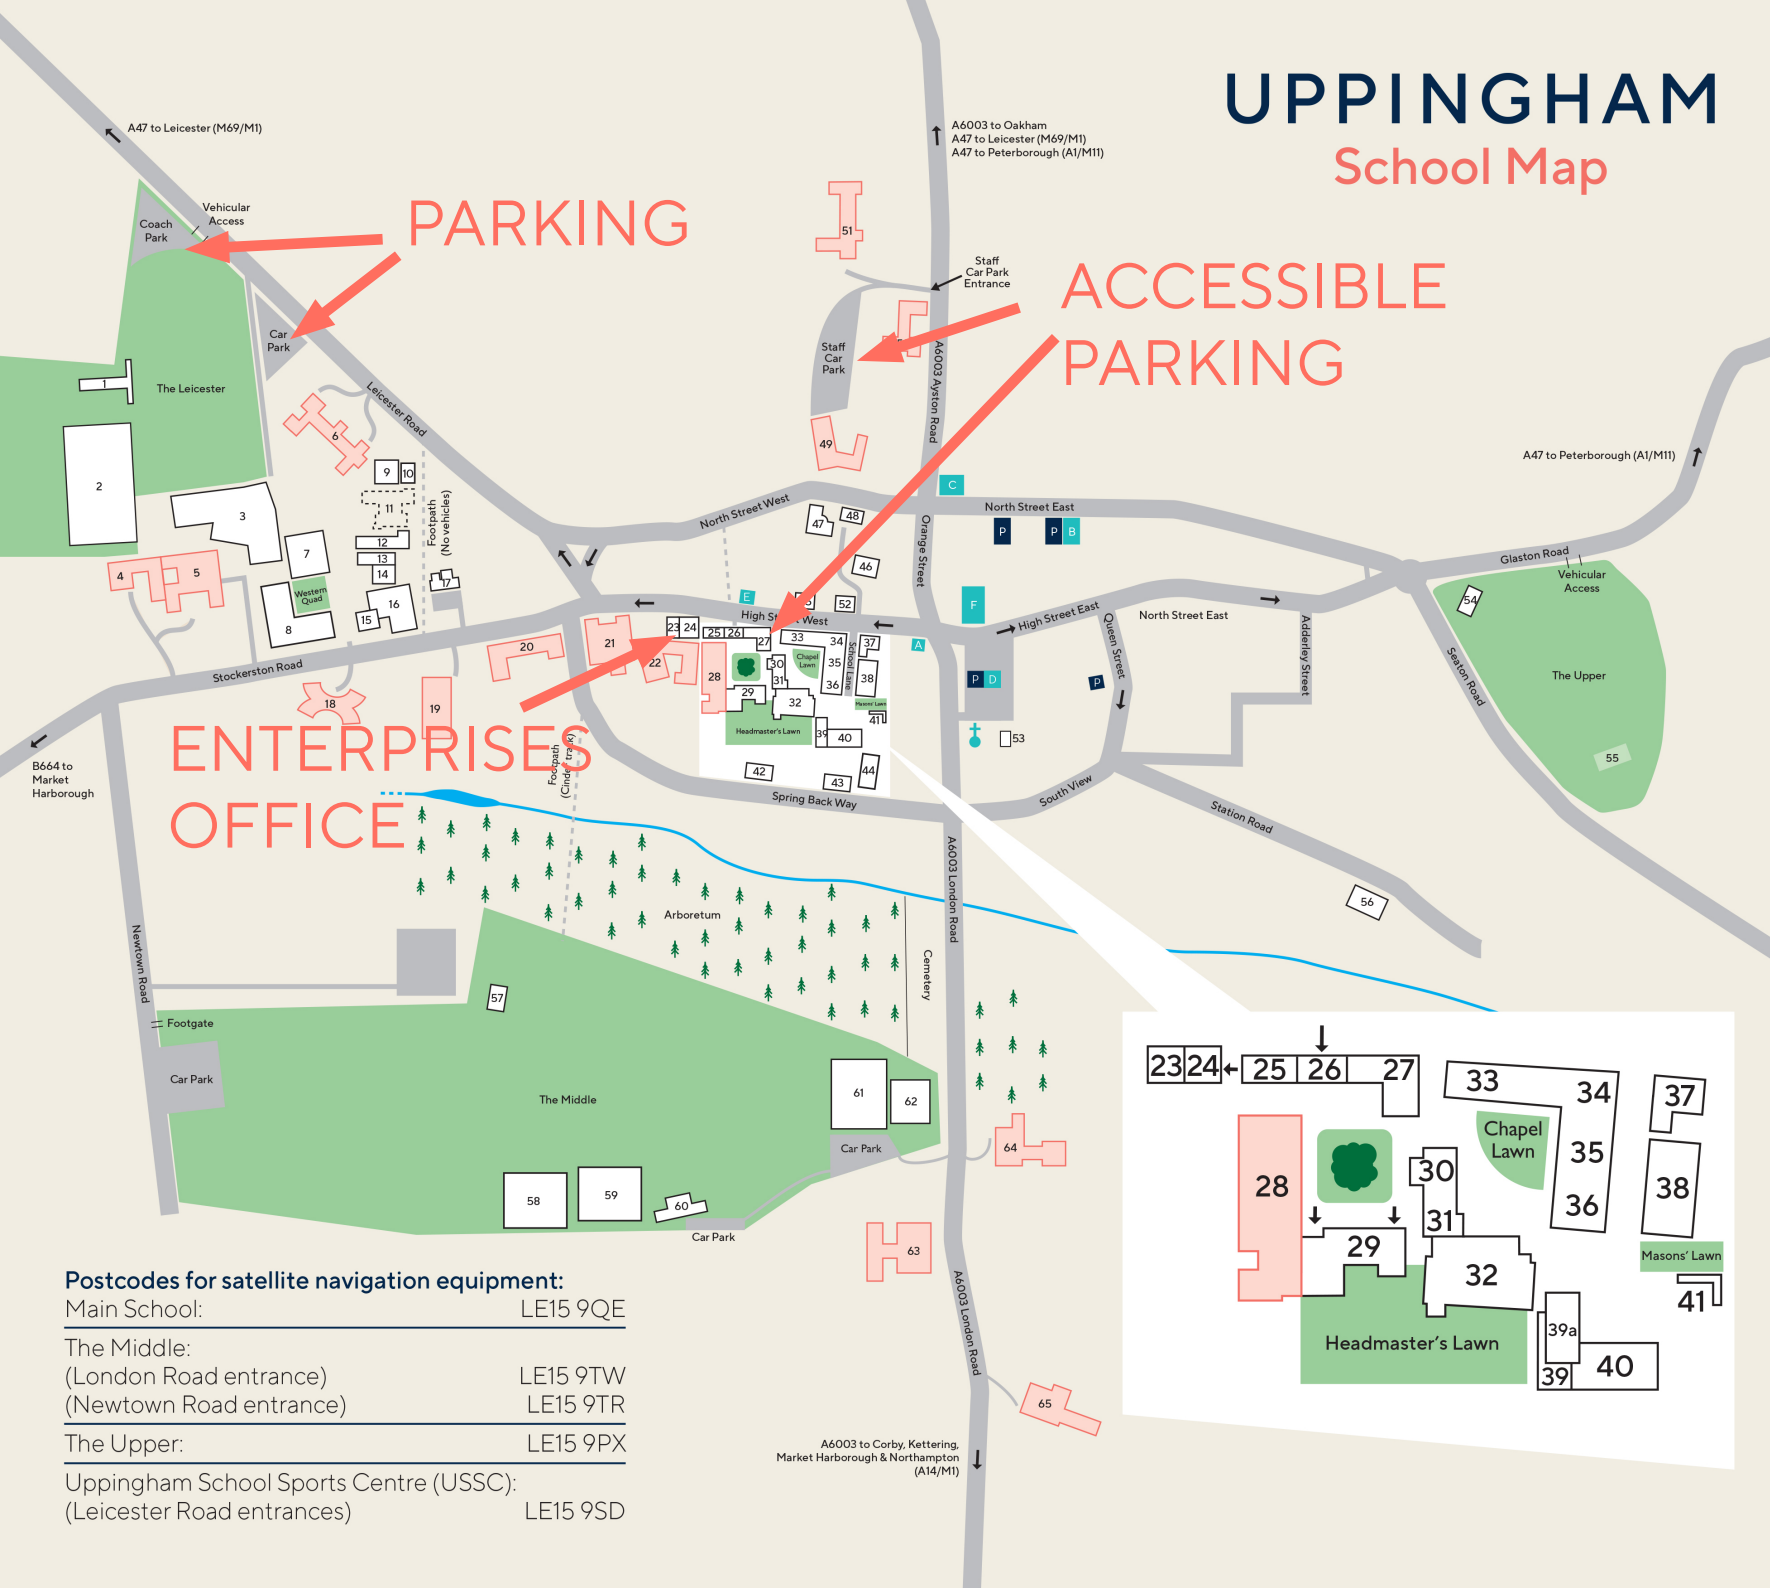

## School Map

**Postcodes for satellite navigation equipment:**

Main School: LE15 9QE

---

The Middle:  
 (London Road entrance) LE15 9TW  
 (Newtown Road entrance) LE15 9TR

---

The Upper: LE15 9PX

---