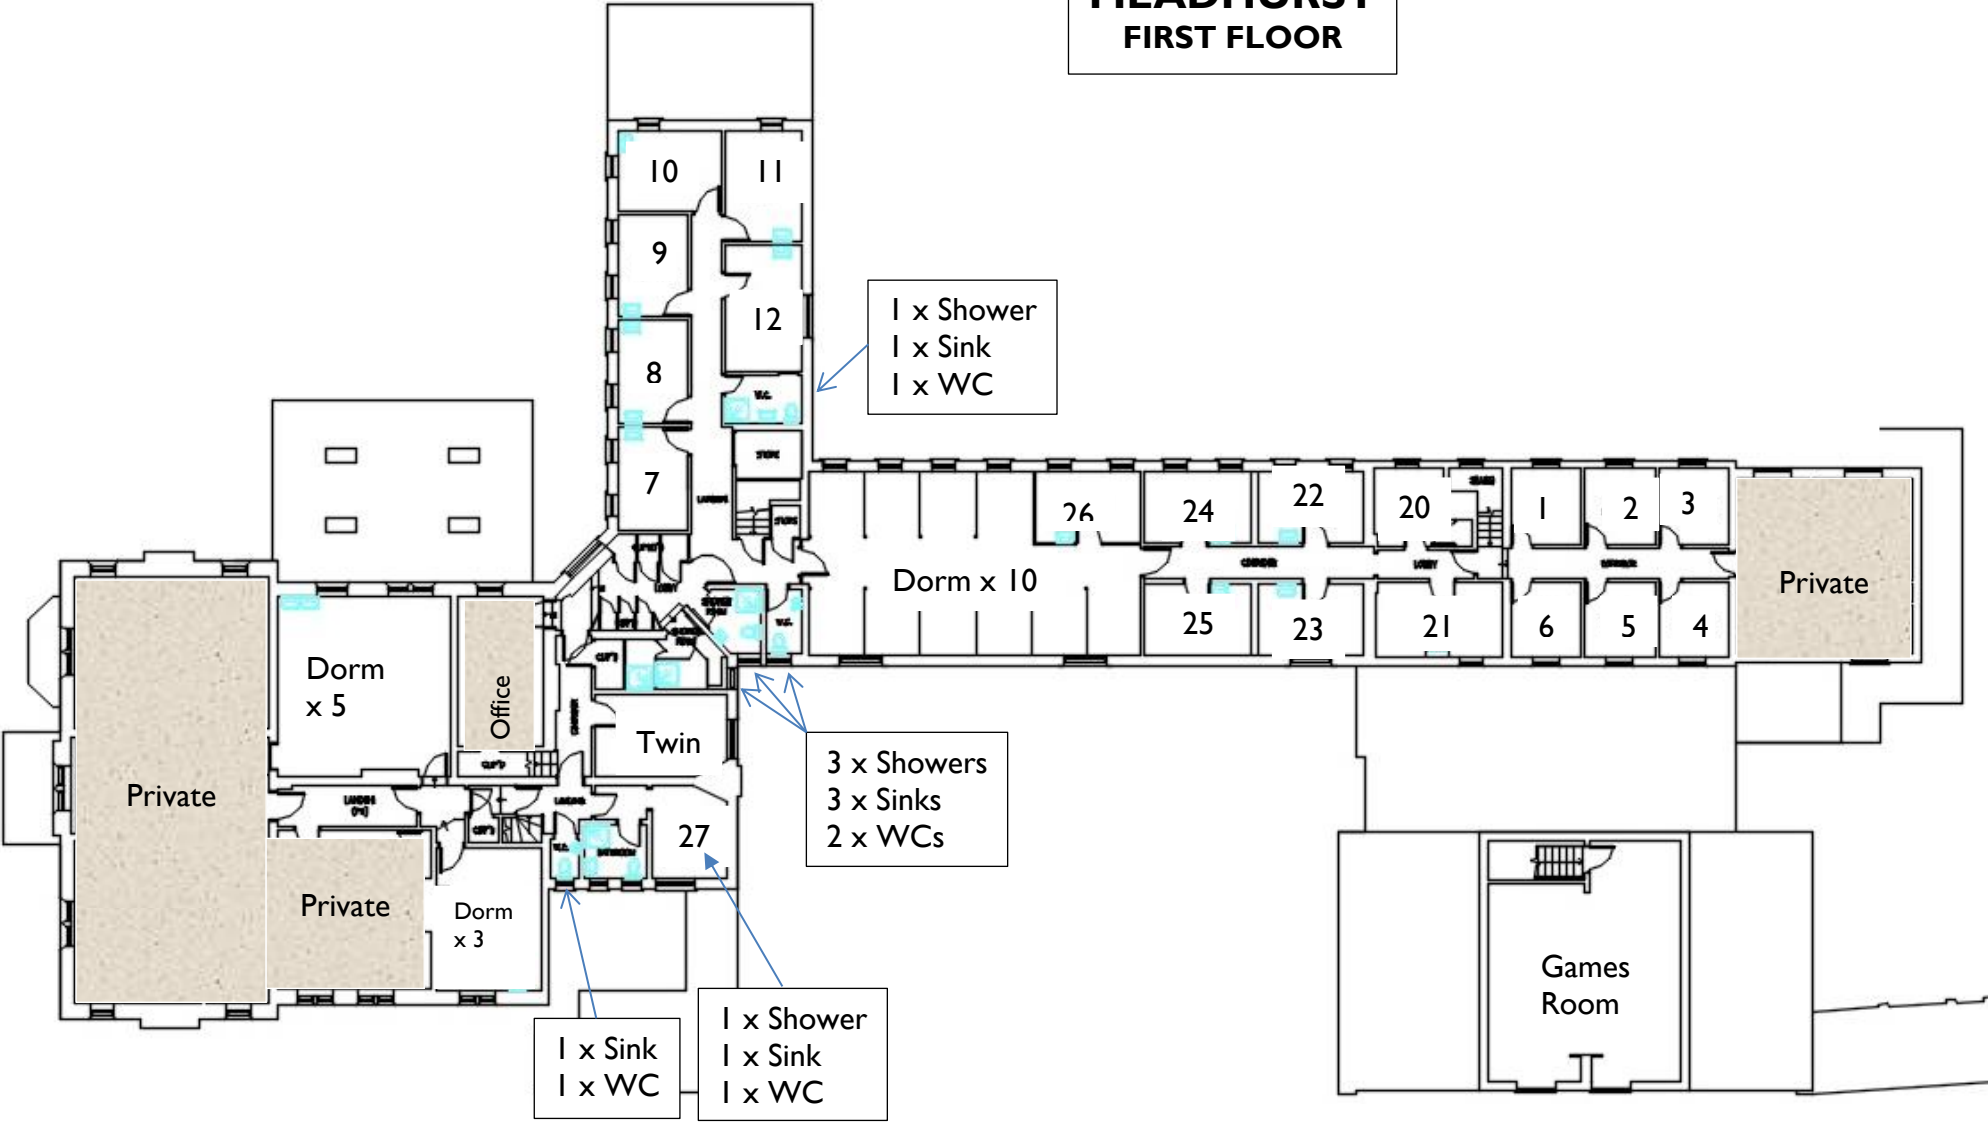

# MEADHURST FIRST FLOOR

# MEADHURST GROUND FLOOR

1 x Shower  
1 x Sink  
1 x WC

4 x Showers  
2 x WCs  
4 x Sinks  
3 x Urinals

2 x Showers  
2 x Sinks  
1 x WC

**Main Entrance**

 Fire Alarm Panel

**MEADHURST  
SECOND FLOOR**

Bedrooms not generally used due to steep stairs.  
Fire exit via p/s