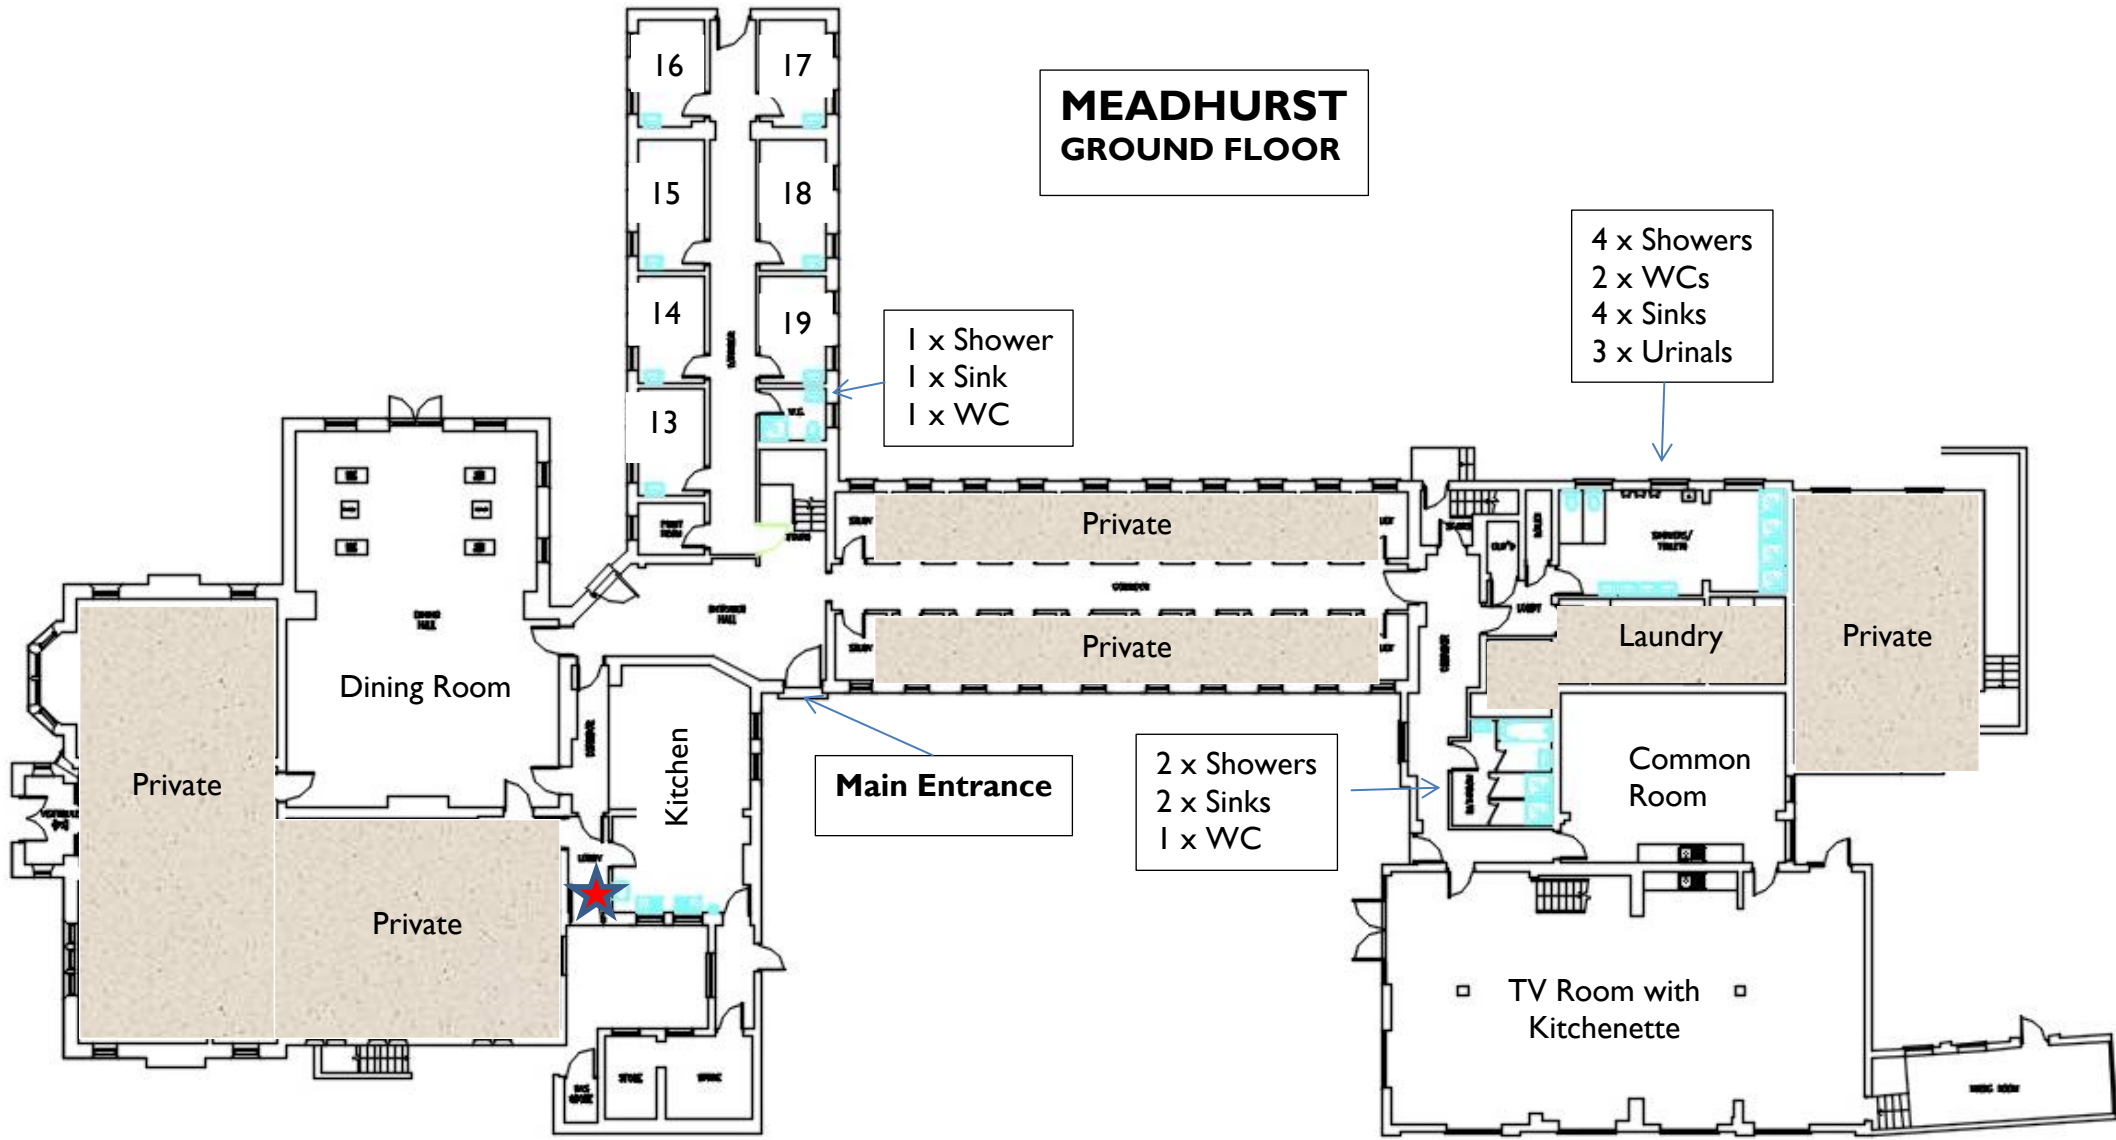

# MEADHURST FIRST FLOOR

# MEADHURST GROUND FLOOR

1 x Shower  
1 x Sink  
1 x WC

4 x Showers  
2 x WCs  
4 x Sinks  
3 x Urinals

2 x Showers  
2 x Sinks  
1 x WC

**Main Entrance**

 Fire Alarm Panel

**MEADHURST  
SECOND FLOOR**

Bedrooms not generally used due to steep stairs.  
Fire exit via p/s